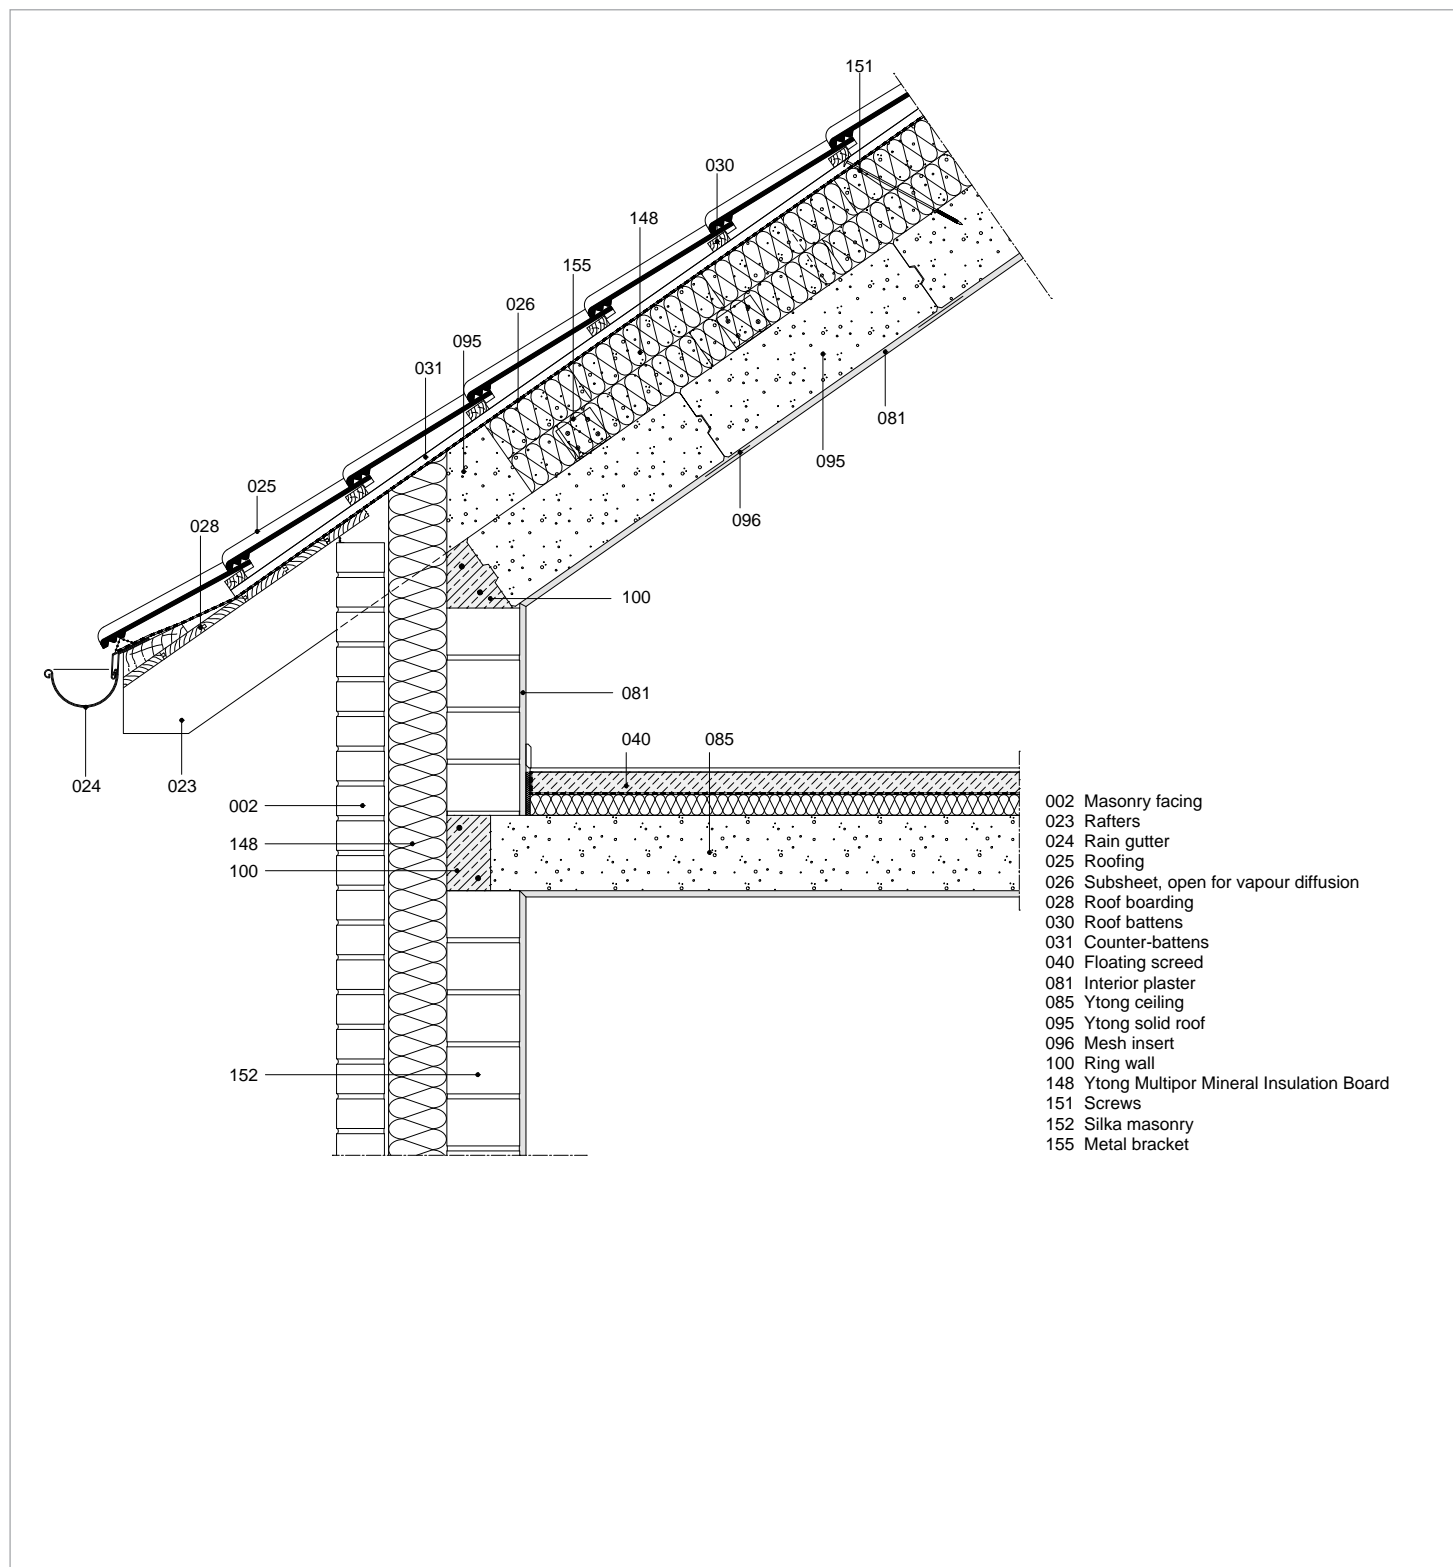

# Eaves with masonry facing

- 002 Masonry facing
- 023 Rafters
- 024 Rain gutter
- 025 Roofing
- 026 Subsheet, open for vapour diffusion
- 028 Roof boarding
- 030 Roof battens
- 031 Counter-battens
- 040 Floating screed
- 081 Interior plaster
- 085 Ytong ceiling
- 095 Ytong solid roof
- 096 Mesh insert
- 100 Ring wall
- 148 Ytong Multipor Mineral Insulation Board
- 151 Screws
- 152 Silka masonry
- 155 Metal bracket