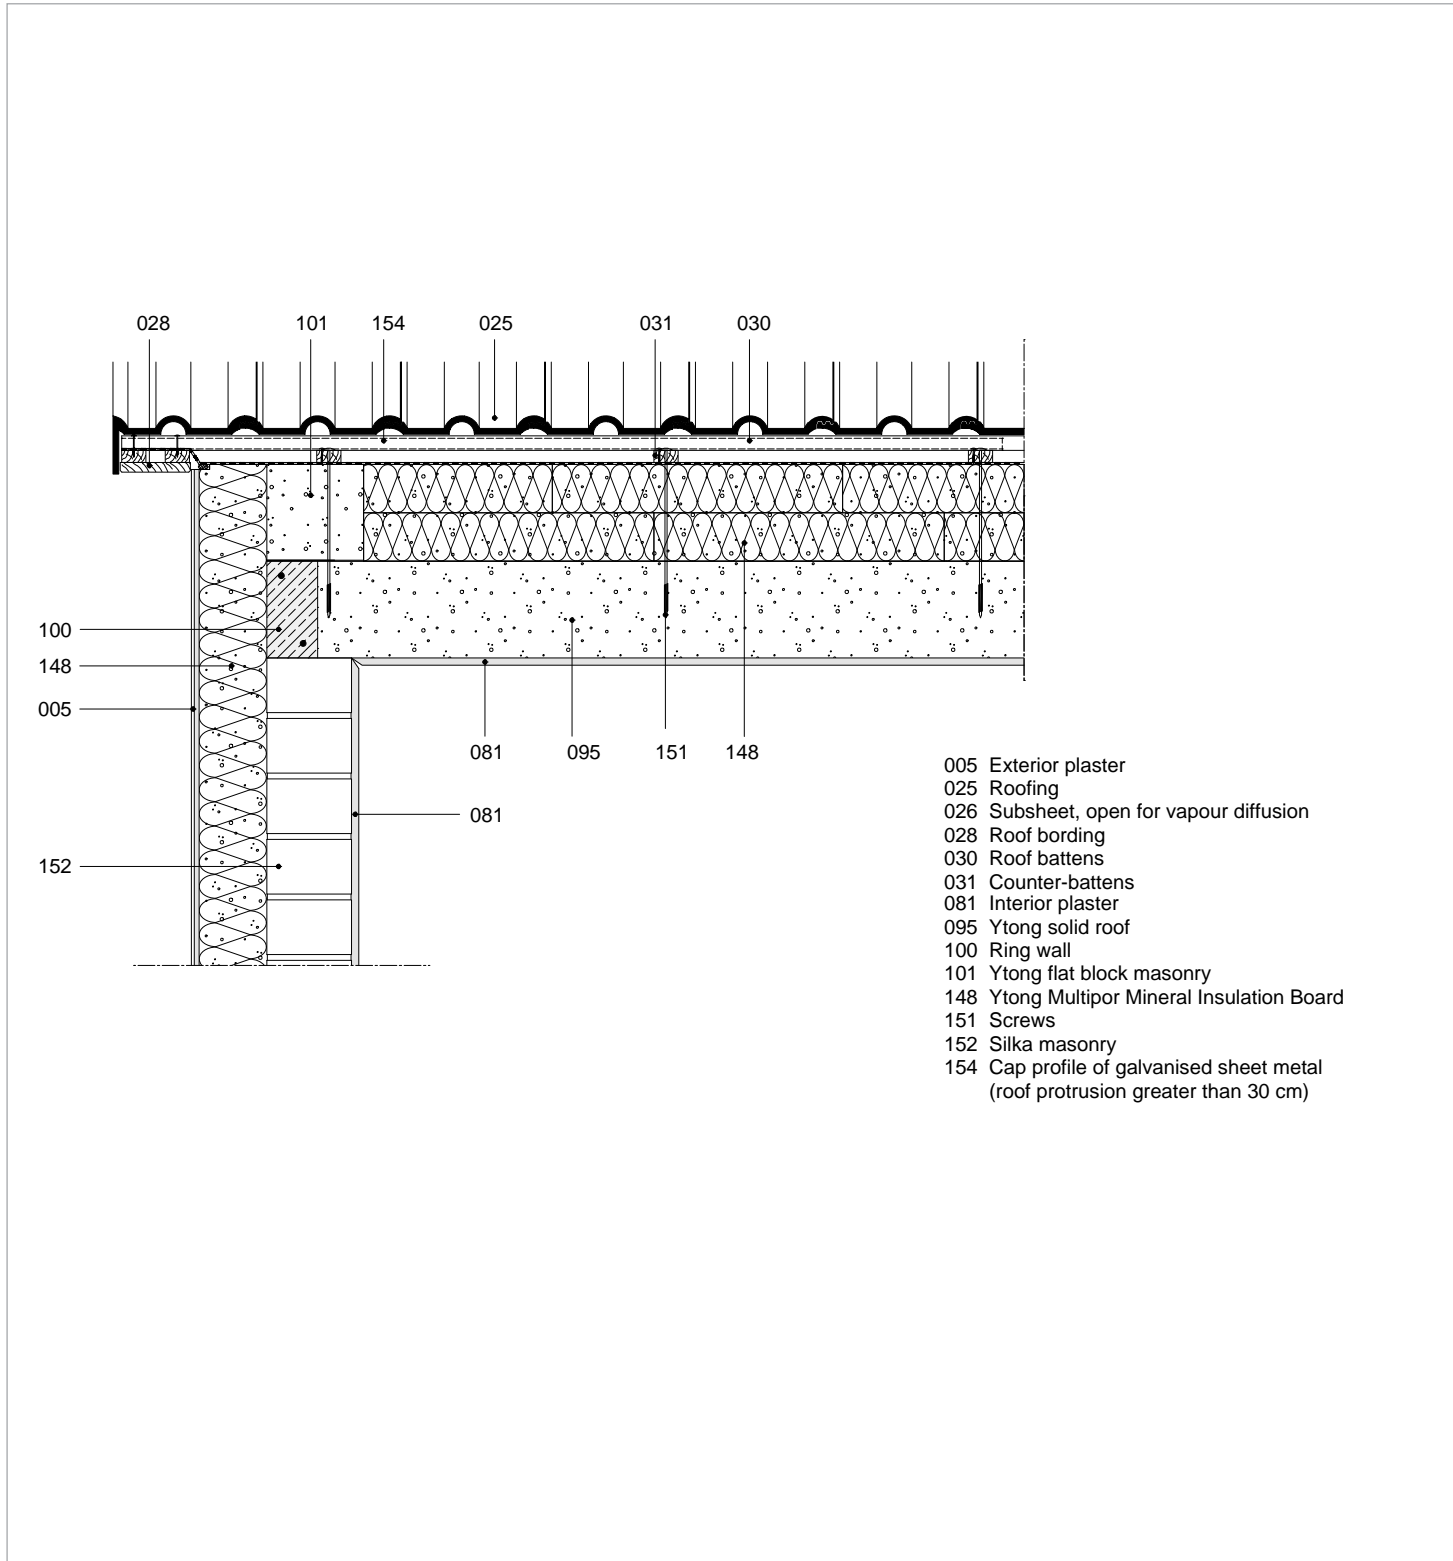

Vergeboard with flying rafters

Xella Customer Information

Telephone: 08 00-5 23 56 65 (freecall)

Telefax: 08 00-5 35 65 78 (freecall)

E-mail: info@xella.com

www.ytong-multipor.de